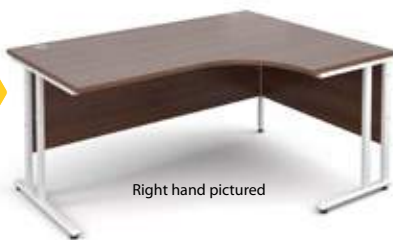

WAVE DESKS

from
£113.00

Width
LEFT 990 800
Width
RIGHT 800 990

Right hand pictured

SILVER FRAME	WHITE FRAME	WIDTH	PRICE
SO-25SWL12	SO-25WHWL12	1200mm Left hand	£113.00
SO-25SWR12	SO-25WHWR12	1200mm Right hand	£113.00
SO-25SWL14	SO-25WHWL14	1400mm Left hand	£120.00
SO-25SWR14	SO-25WHWR14	1400mm Right hand	£120.00
SO-25SWL16	SO-25WHWL16	1600mm Left hand	£128.00
SO-25SWR16	SO-25WHWR16	1600mm Right hand	£128.00

ERGONOMIC DESKS

from
£116.00

Right hand pictured

Width
LEFT 1200 800
600
Width
RIGHT 800 1200
600

SILVER FRAME	WHITE FRAME	WIDTH	PRICE
SO-25SEL14	SO-25WHEL14	1400mm Left hand	£116.00
SO-25SER14	SO-25WHER14	1400mm Right hand	£116.00
SO-25SEL16	SO-25WHEL16	1600mm Left hand	£117.00
SO-25SER16	SO-25WHER16	1600mm Right hand	£117.00
SO-25SEL18	SO-25WHEL18	1800mm Left hand	£140.00
SO-25SER18	SO-25WHER18	1800mm Right hand	£140.00